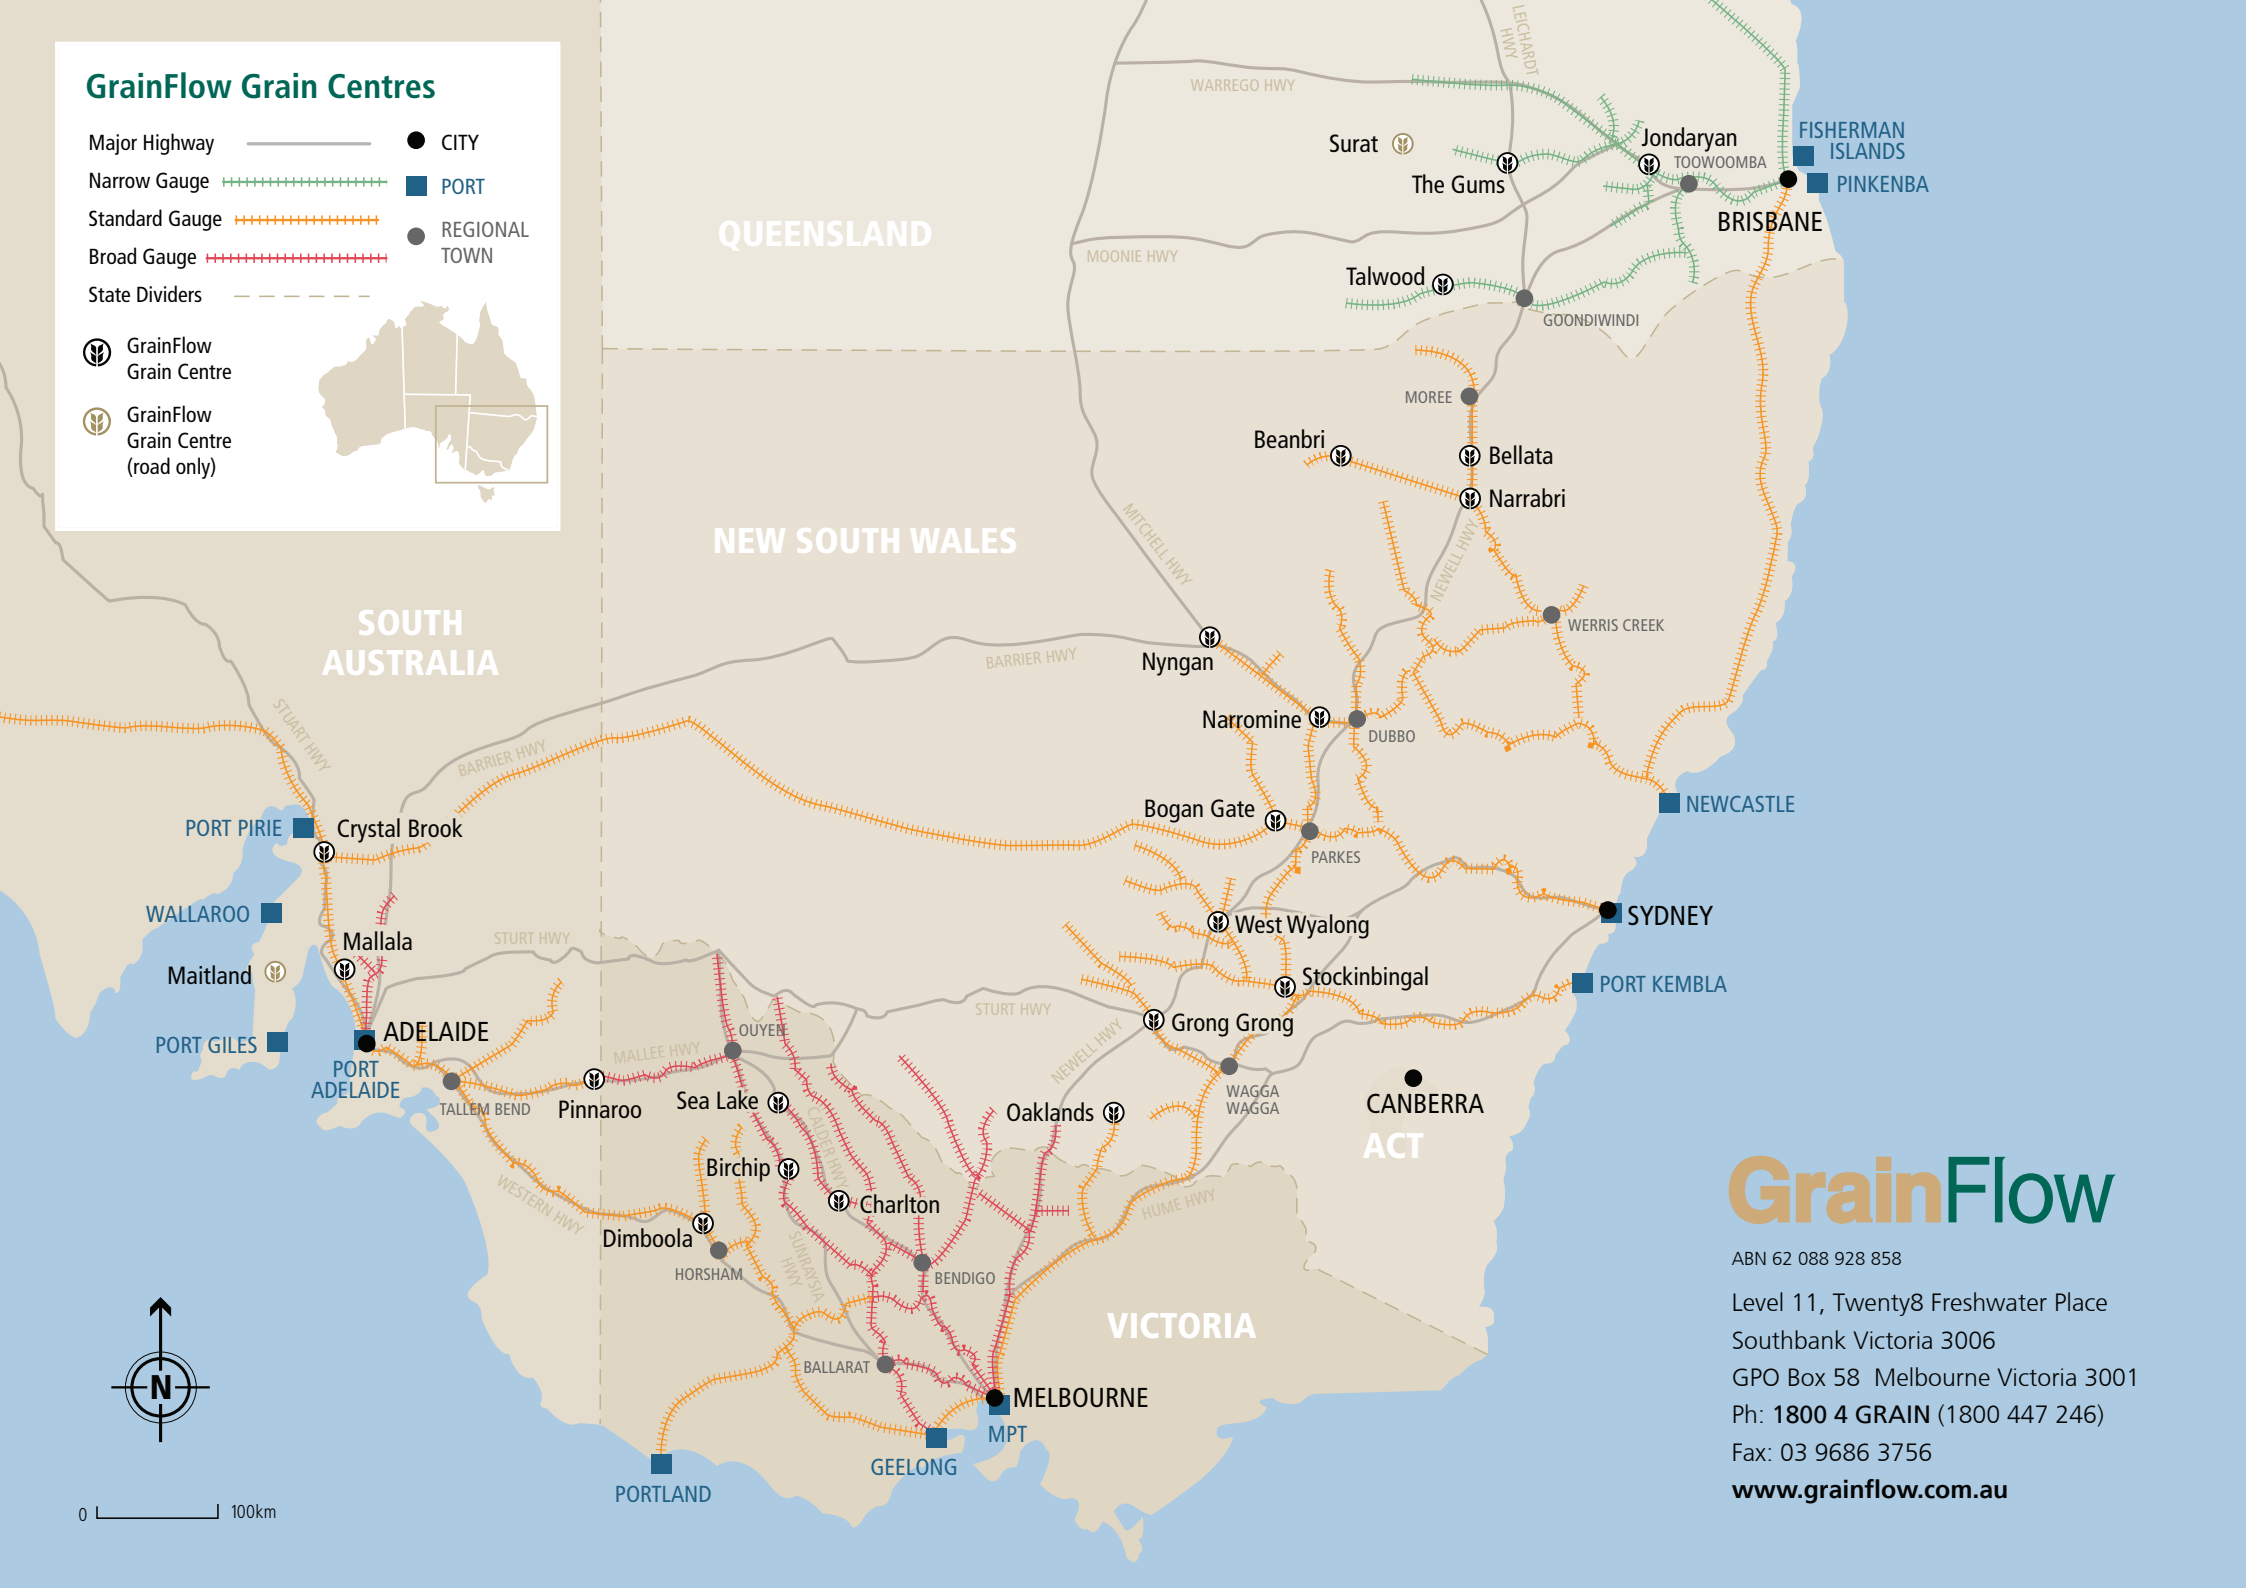

GrainFlow Grain Centres

- Major Highway CITY
- Narrow Gauge PORT
- Standard Gauge REGIONAL TOWN
- Broad Gauge
- State Dividers

- GrainFlow Grain Centre
- GrainFlow Grain Centre (road only)

0 100km

GrainFlow

ABN 62 088 928 858

Level 11, Twenty8 Freshwater Place
 Southbank Victoria 3006
 GPO Box 58 Melbourne Victoria 3001
 Ph: 1800 4 GRAIN (1800 447 246)
 Fax: 03 9686 3756

www.grainflow.com.au